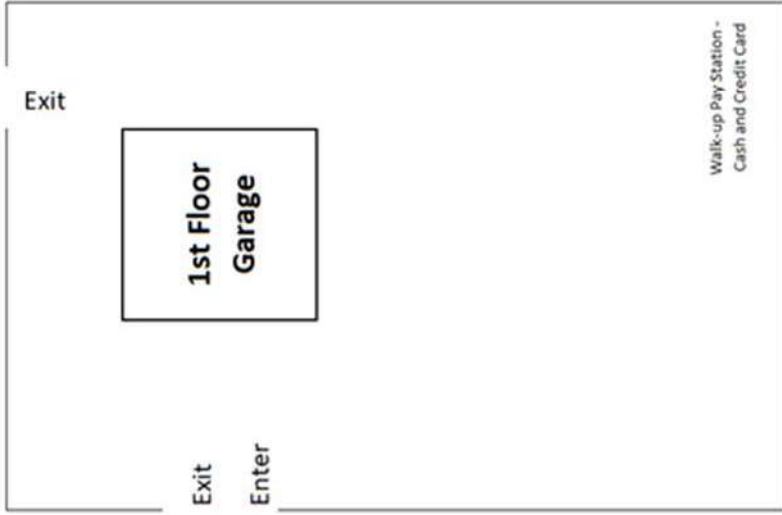

Mason Street

MLK Way (Historic Cantrell Ave)

Grace St

South Main St (Route 11)

North

South

1st Floor Garage

Exit

Exit

Enter

Walk-up Pay Station -  
Cash and Credit Card

Pet Station  
Area

Covered Walkway

Hotel Madison

Pool Patio

Exit

Enter

1st Floor Parking Garage entrance is located off MLK Way. Please use assigned guest room key for access or take parking ticket.

Access to the hotel is by the covered walkway. Please follow the directional signage in the garage.